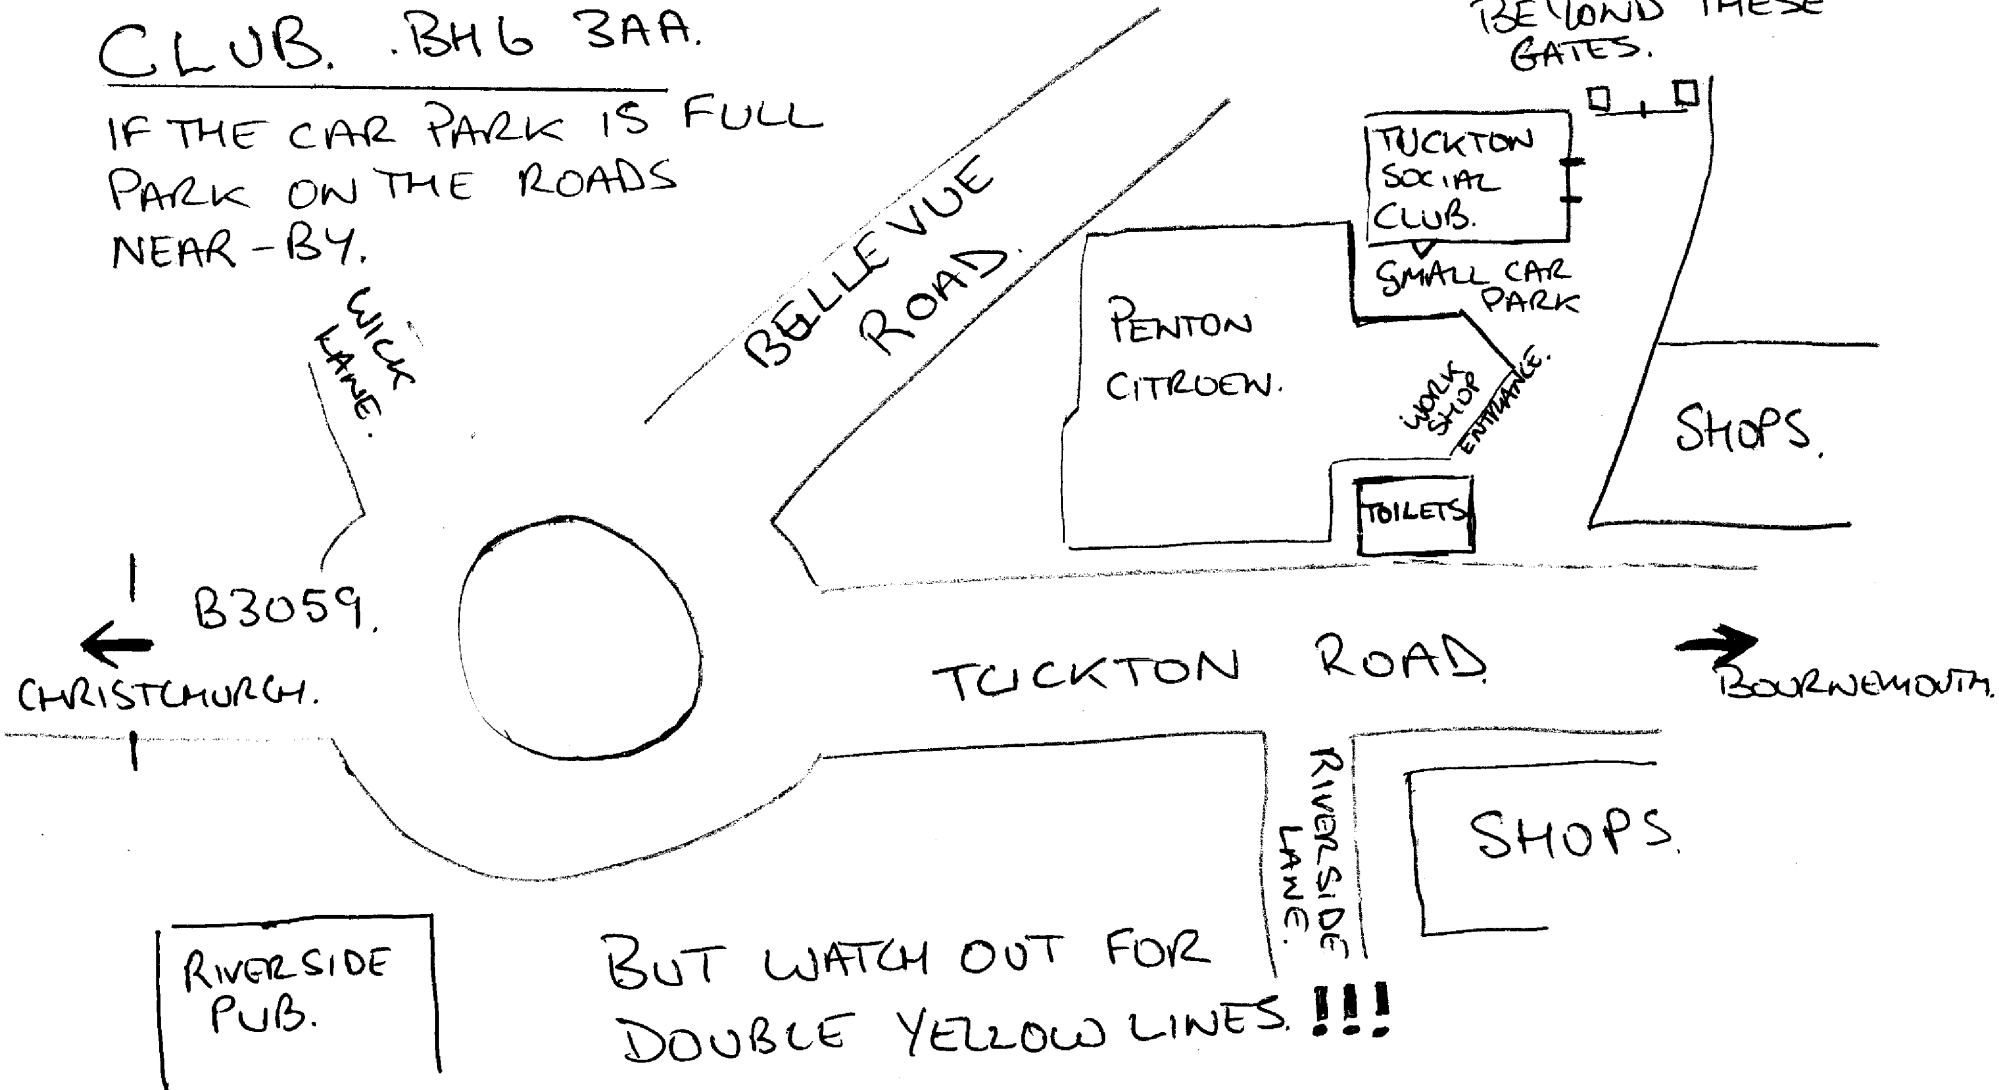

# TUCKTON SOCIAL

CLUB. .BH6 3AA.

IF THE CAR PARK IS FULL  
PARK ON THE ROADS  
NEAR-BY.

"WARNING"  
DON'T PARK  
BEYOND THESE  
GATES.

RIVERSIDE  
PUB.

BUT WATCH OUT FOR  
DOUBLE YELLOW LINES. !!!